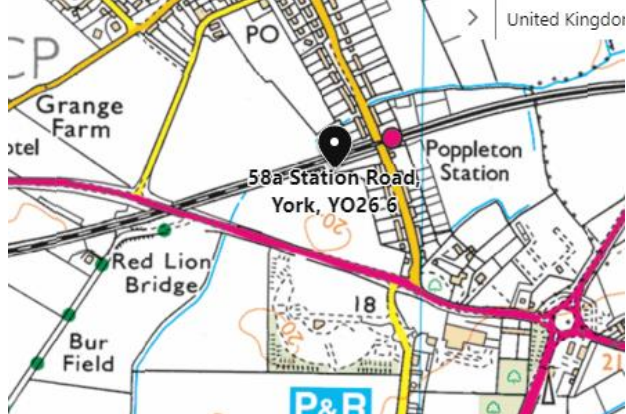

### North Bay Railway.

Burniston Road, Scarborough, North Yorkshire, YO12 6PF. The Car park is located off Burniston Road alternatively off Ryndle Crescent (Sat Nav Co-ordinates: 54.292169, -0.411744) There is a further Car Park off Burniston Road (Northstead Upper car park) about 300m from the railway

### Ruswarp Miniature Steam Railway and NGRS AGM

The Railway is located at Chainbridge Riverside Retreats, The Carrs, Ruswarp, Whitby, North Yorkshire YO21 1RL, The Car Park is off The Carrs. The Village Hall is at 11 High Street, Ruswarp, Whitby YO21 1NH, 10mins walk from the Railway. (Sat Nav Co-ordinates: 54.467166, -0.636437 and 54.470637, -0.628776 respectively)

### Saltburn Miniature Railway and the Ship Inn

The railway is located at Saltburn Bank, Saltburn-by-the-Sea, TS12 1HA and the Pub is located at Saltburn Road, TS12 1HF The Car park is at Cat Nab on Saltburn Bank: (Sat Nav Coordinates: 54.584921, -0.967494)

### Poppleton Community Railway Nursery

There is on street parking near the Station (please do not block the Nursery's neighbours). Station Road, Poppleton, York, YO26 6QA (Sat Nav Co-ordinates: 53.975406, -1.149407)