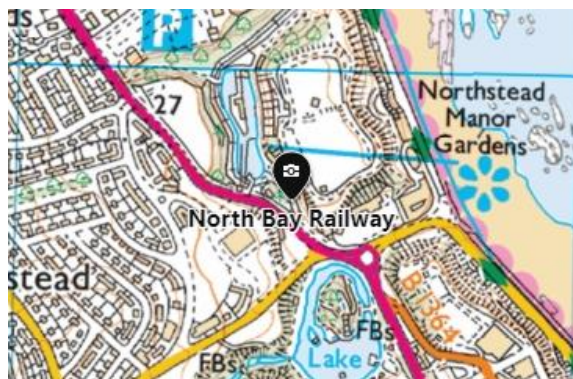

### North Bay Railway.

Burniston Road, Scarborough, North Yorkshire, YO12 6PF. The Car park is located off Burniston Road alternatively off Ryndle Crescent (Sat Nav Co-ordinates: 54.292169, -0.411744) There is a further Car Park off Burniston Road (Northstead Upper car park) about 300m from the railway

### Ruswarp Miniature Steam Railway and NGRS AGM

The Railway is located at Chainbridge Riverside Retreats, The Carrs, Ruswarp, Whitby, North Yorkshire YO21 1RL, The Car Park is off The Carrs. The Village Hall is at 11 High Street, Ruswarp, Whitby YO21 1NH, 10mins walk from the Railway. (Sat Nav Co-ordinates: 54.467166, -0.636437 and 54.470637, -0.628776 respectively)

### Saltburn Miniature Railway and the Ship Inn

The railway is located at Saltburn Bank, Saltburn-by-the-Sea, TS12 1HA and the Pub is located at Saltburn Road, TS12 1HF The Car park is at Cat Nab on Saltburn Bank: (Sat Nav Coordinates: 54.584921, -0.967494)

### Lunch at The Golden Lion

Ample Parking is available at the nearby Cathedral Car Park in Victoria Grove The Golden Lion, 69 - 70 Allhallowgate, Ripon HG4 1LE (Sat Nav Co-ordinates: 54.0138021, -1.521488)